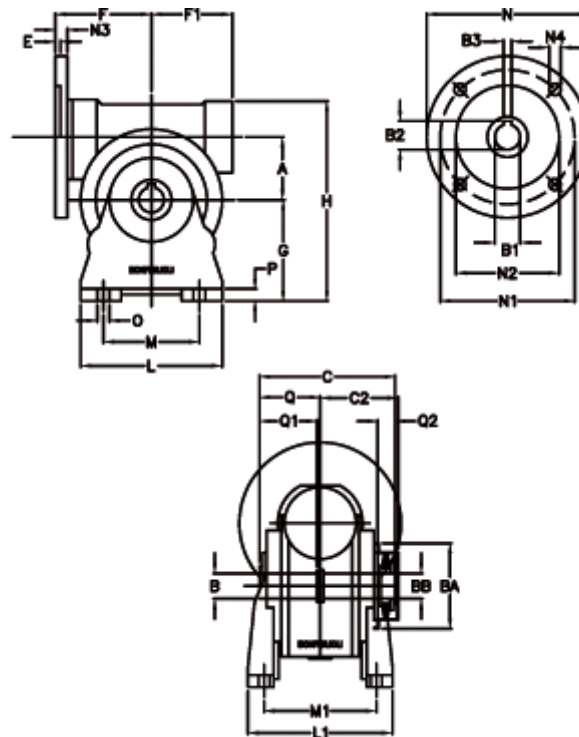

Article number: 390204901822336

Description: Worm Gear with Torque Limiter
VF 49-L2-A-18 P63B14

Measures

a = 49.50	C2 = 63,5	L1 = 124.0	O = 8.5
B = 25	Description = VF 49A-xx-63B14	m = 63	P = 12
B1 E7 = 11	E = 3.0	M1 = 98.5	Q = 51.0
B2 = 12.8	F = 70	N = 90	Q1 = 41
B3 H9 = 4	F1 = 63	N1 = 75	Q2 = 15
BA = 63	g = 82	N2 = 60	
BB H7 = 14	H = 162	N3 = 7.0	
C = 105	L = 110	N4 = 6	